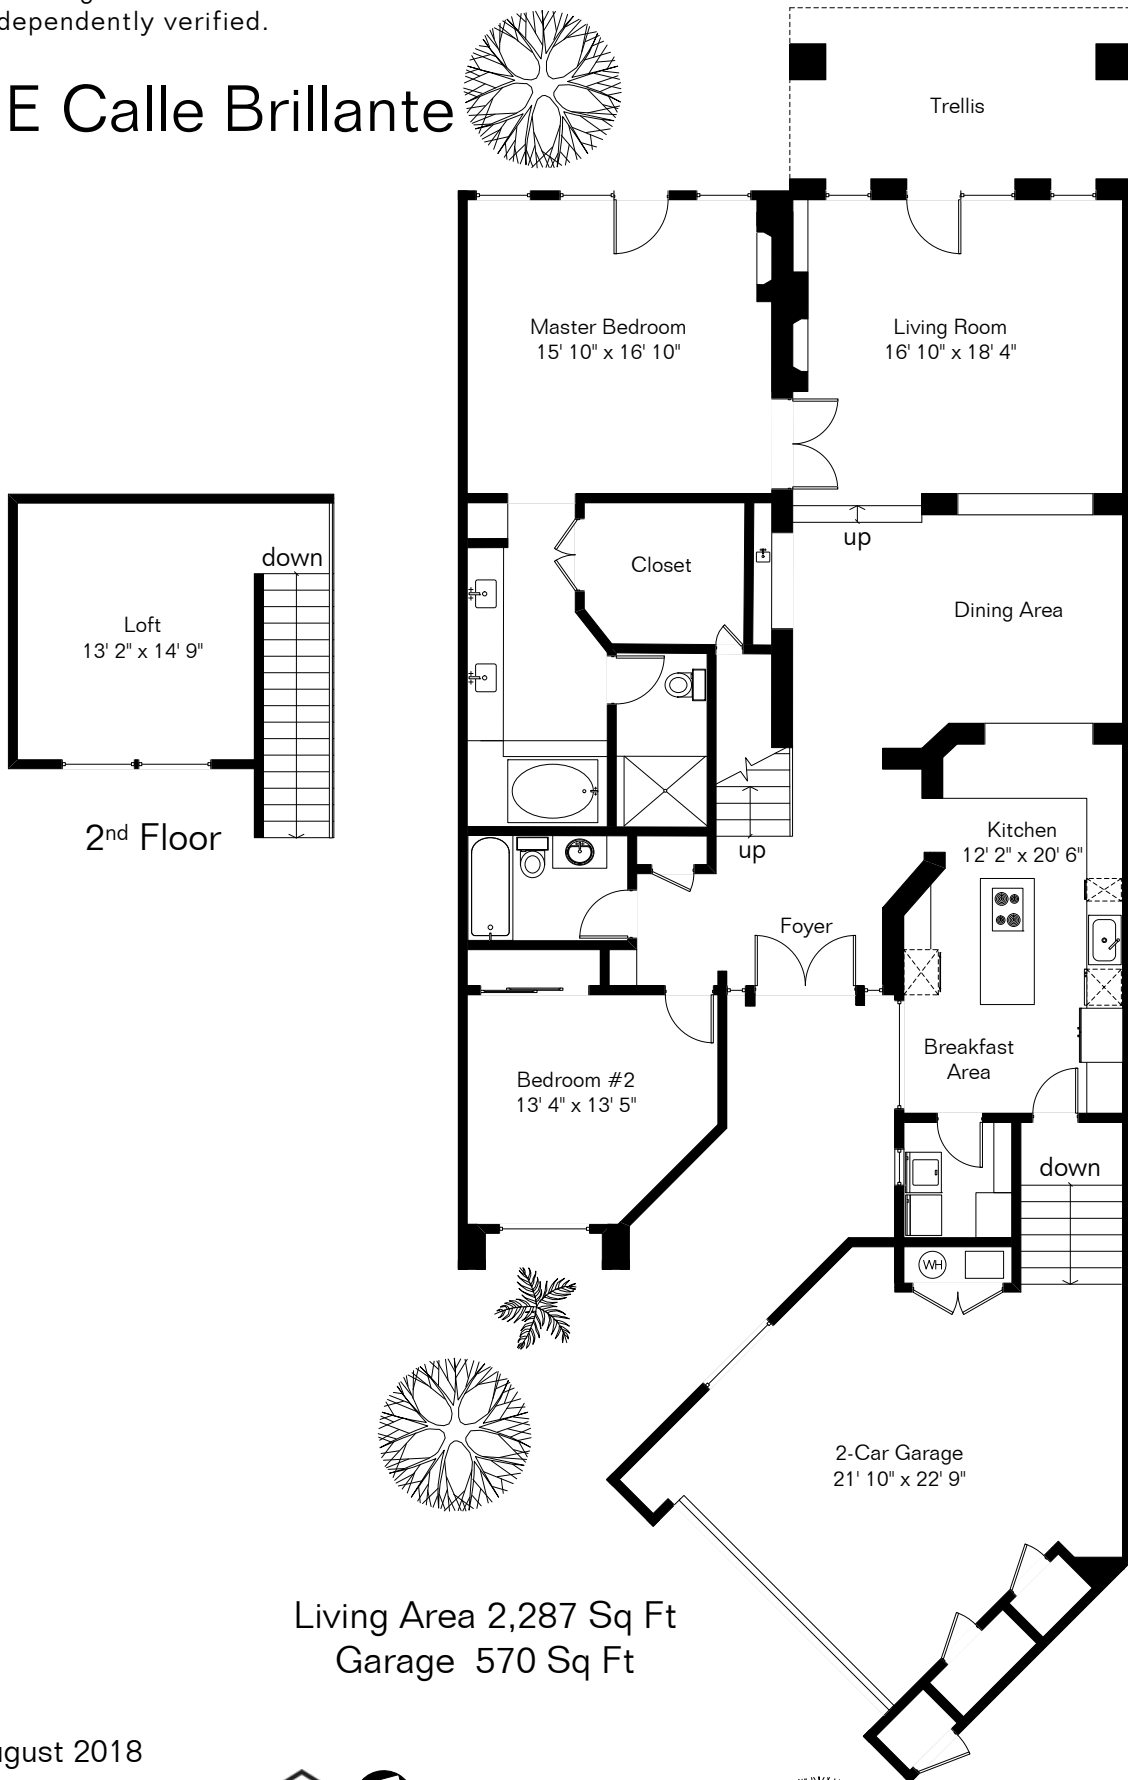

The square footages and room size information are deemed to be reliable but are not guaranteed and should be independently verified.

5031 E Calle Brillante

Living Area 2,287 Sq Ft
Garage 570 Sq Ft

Site Visit August 2018

Copyright 2018 Floor Plans First! LLC
All Rights Reserved.

www.FloorPlansFirst.com

Toll Free (877) 887-1500
Voice (520) 881-1500
Fax (520) 791-7701

Floor Plans First!
See the Floor Plan First!